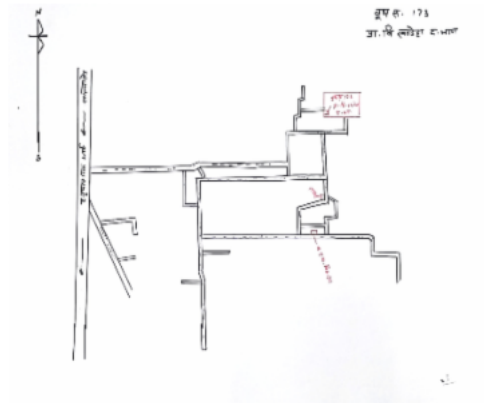

Nazri Naksha

Google Map View

Polling Station Building Front View

Polling Station Front View

Cad View

Key MAP View