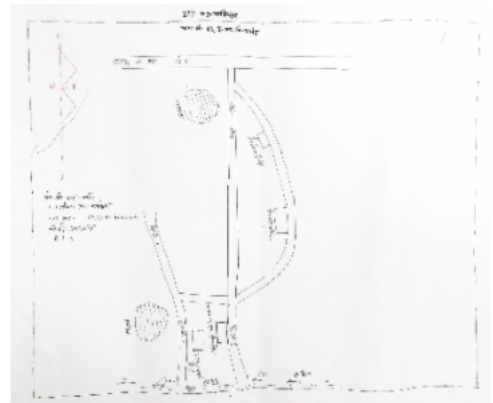

Polling Station Building Front View

Polling Station Front View

Cad View

Key MAP View