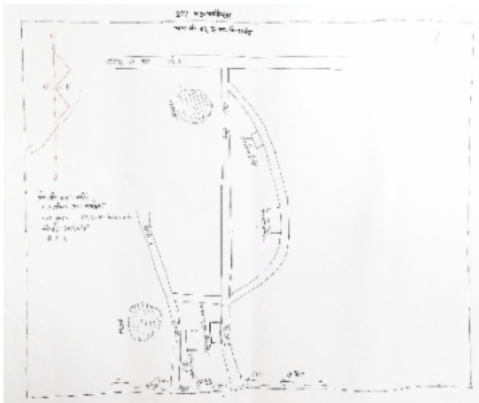

Polling Station Building Front View

Polling Station Front View

Cad View

Key MAP View