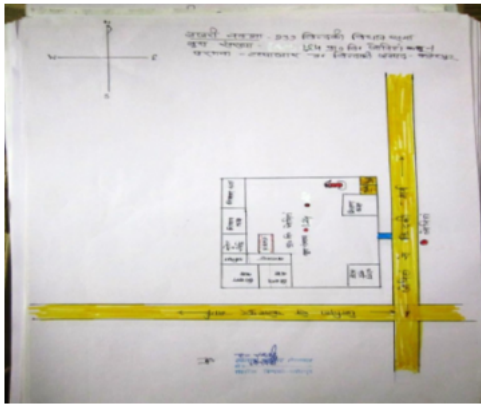

Nazri Naksha

Google Map View

Polling Station Building Front View

Polling Station Front View

Cad View

Key MAP View