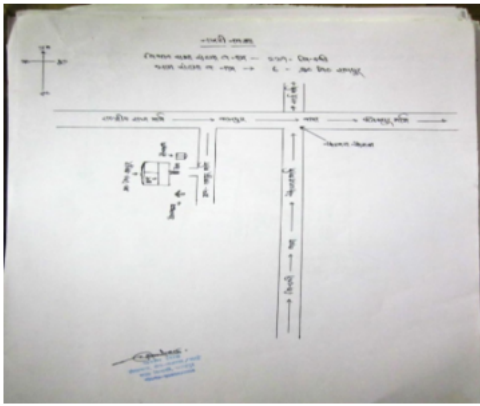

Nazri Naksha

Google Map View

Polling Station Building Front View

Polling Station Front View

Cad View

Key MAP View