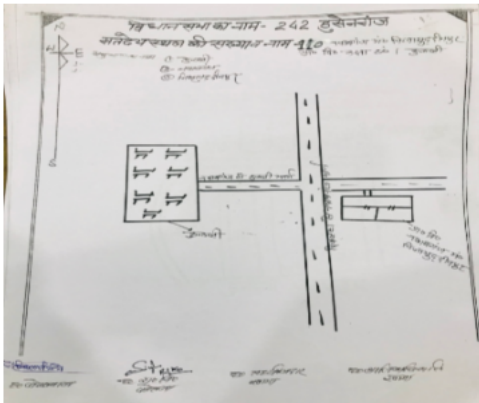

Nazri Naksha

Google Map View

Polling Station Building Front View

Polling Station Front View

Cad View

Key MAP View