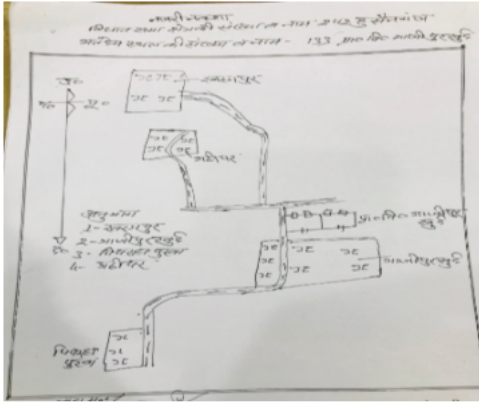

Nazri Naksha

Google Map View