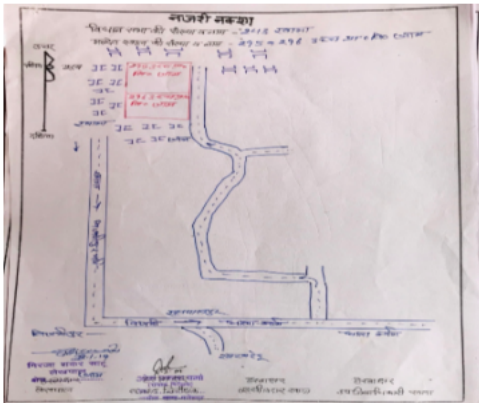

Nazri Naksha

Google Map View

Polling Station Building Front View

Polling Station Front View

Cad View

Key MAP View