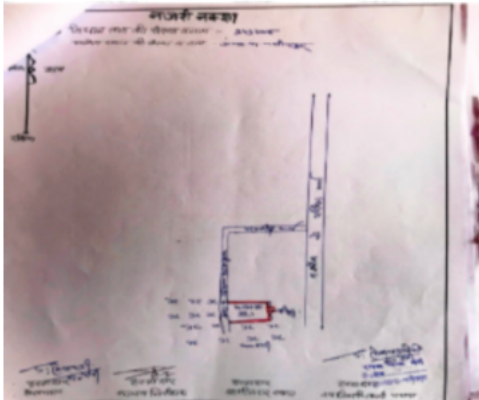

Nazri Naksha

Google Map View

Polling Station Building Front View

Polling Station Front View

Cad View

Key MAP View