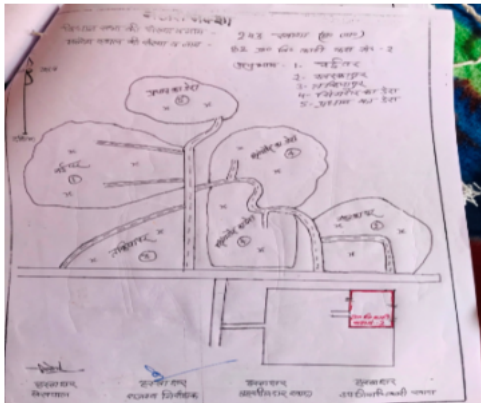

Nazri Naksha

Google Map View

Polling Station Building Front View

Polling Station Front View

Cad View

Key MAP View