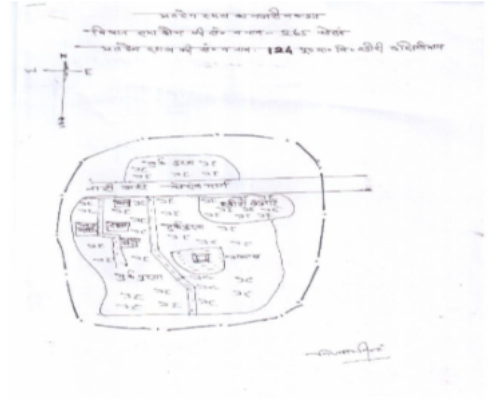

Nazri Naksha

Google Map View