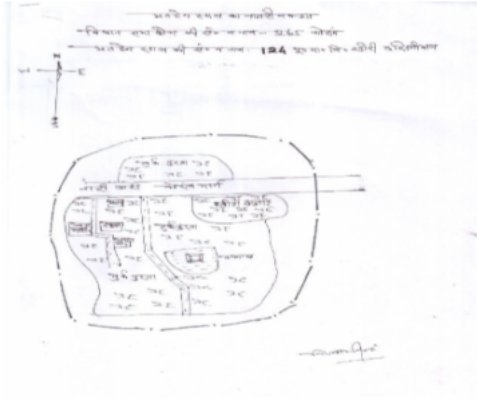

Nazri Naksha

Google Map View