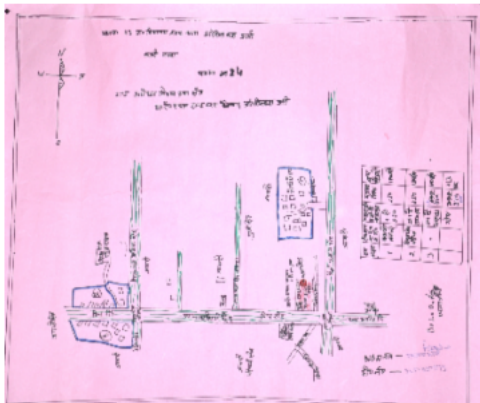

Nazri Naksha

Google Map View

Polling Station Building Front View

Polling Station Front View

Cad View

Key MAP View