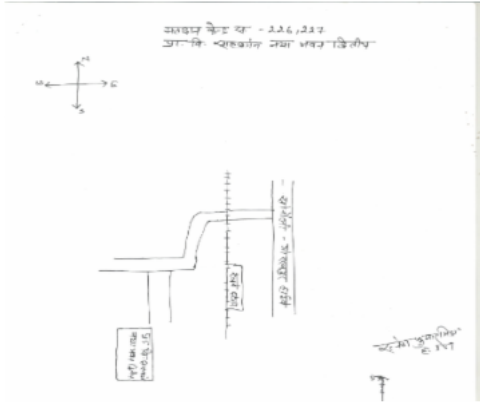

Nazri Naksha

Google Map View

Polling Station Building Front View

Polling Station Front View