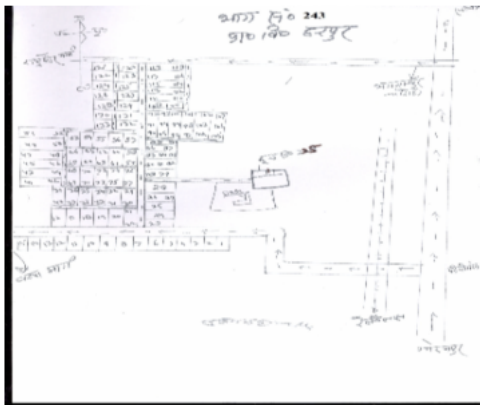

Nazri Naksha

Google Map View

Polling Station Building Front View

Polling Station Front View

Cad View

Key MAP View