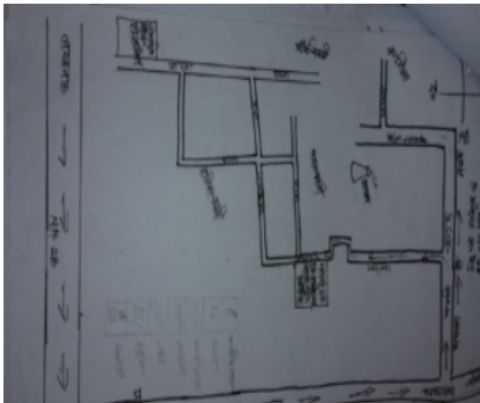

Nazri Naksha

Google Map View

Polling Station Building Front View

Polling Station Front View

Cad View

Key MAP View