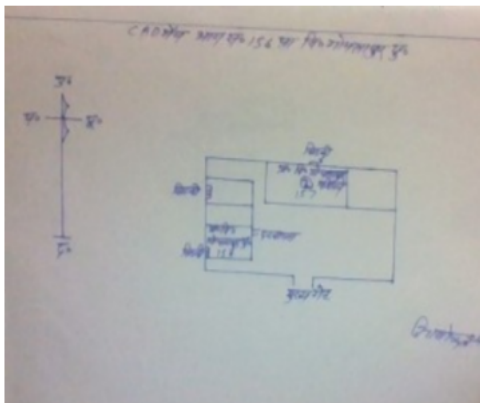

Nazri Naksha

Google Map View

Polling Station Building Front View

Polling Station Front View

Cad View

Key MAP View