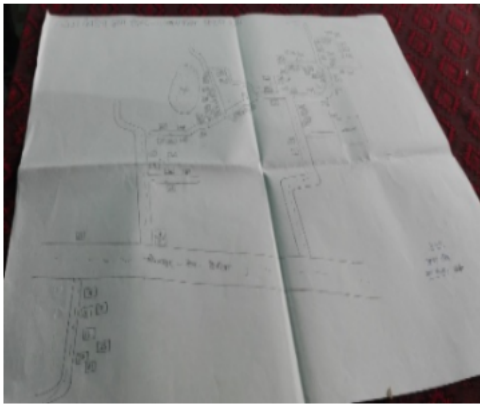

Nazri Naksha

Google Map View

Polling Station Building Front View

Polling Station Front View

Cad View

Key MAP View