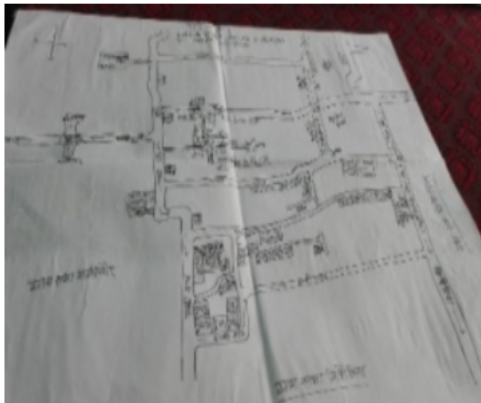

Nazri Naksha

Google Map View

Polling Station Building Front View

Polling Station Front View

Cad View

Key MAP View