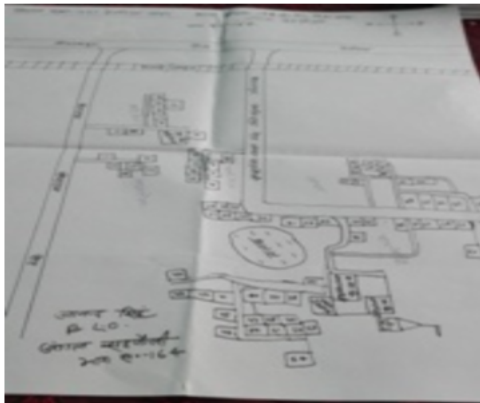

Nazri Naksha

Google Map View

Polling Station Building Front View

Polling Station Front View

Cad View

Key MAP View