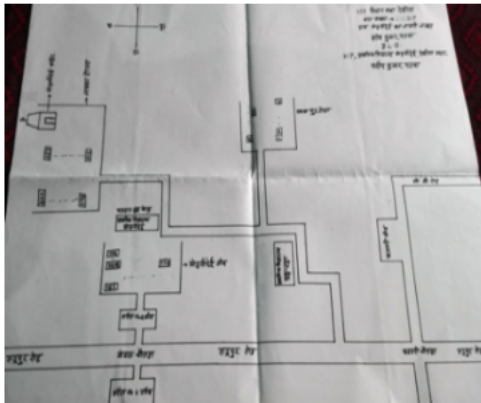

Nazri Naksha

Google Map View

Polling Station Building Front View

Polling Station Front View

Cad View

Key MAP View