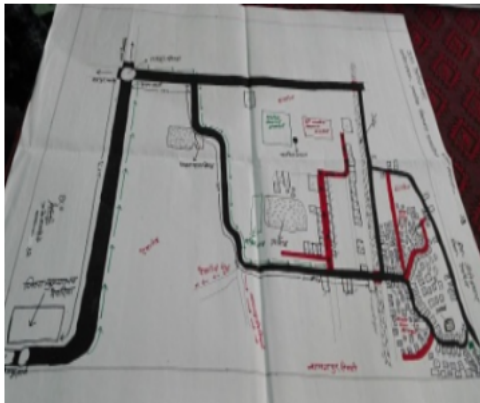

Nazri Naksha

Google Map View

Polling Station Building Front View

Polling Station Front View

Cad View

Key MAP View