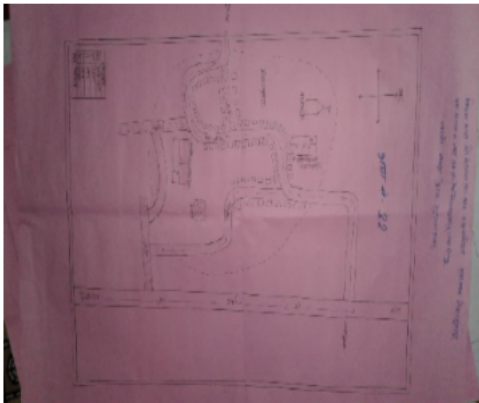

Nazri Naksha

Google Map View

Polling Station Building Front View

Polling Station Front View

Cad View

Key MAP View