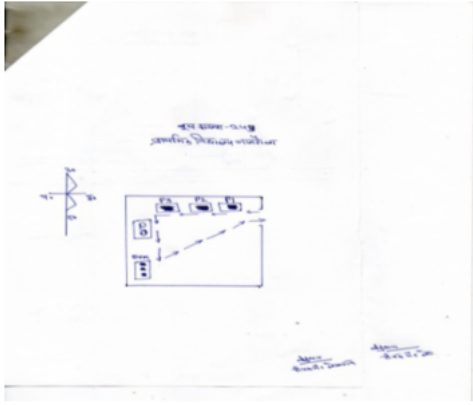

Nazri Naksha

Google Map View