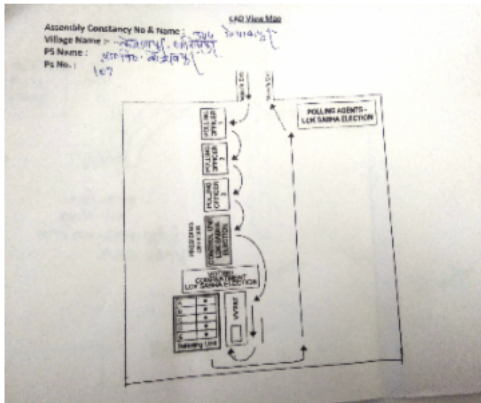

Nazri Naksha

Google Map View

Polling Station Building Front View

Polling Station Front View

Cad View

Key MAP View