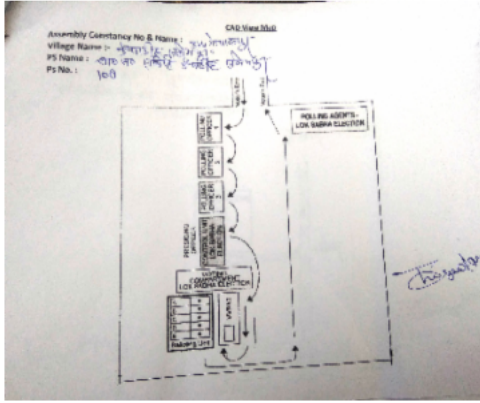

Nazri Naksha

Google Map View

Polling Station Building Front View

Polling Station Front View

Cad View

Key MAP View