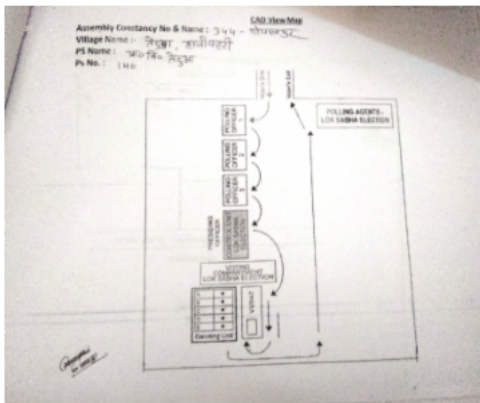

Nazri Naksha

Google Map View

Polling Station Building Front View

Polling Station Front View

Cad View

Key MAP View