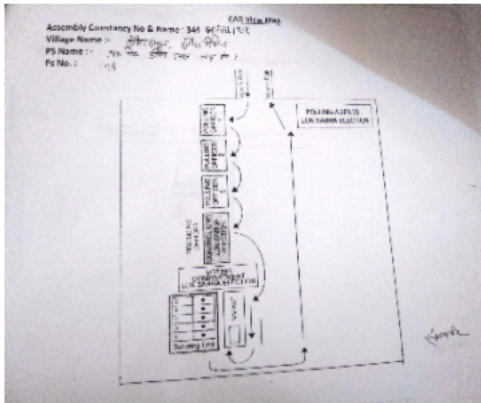

Nazri Naksha

Google Map View

Polling Station Building Front View

Polling Station Front View

Cad View

Key MAP View