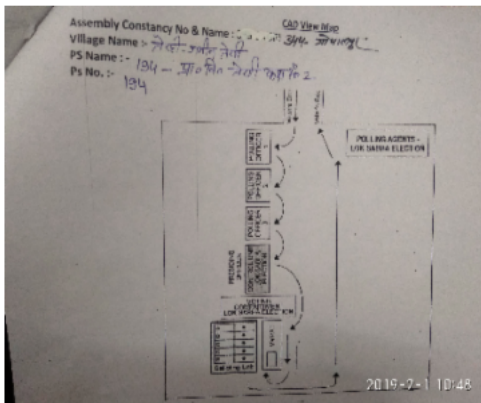

Nazri Naksha

Google Map View

Polling Station Building Front View

Polling Station Front View

Cad View

Key MAP View