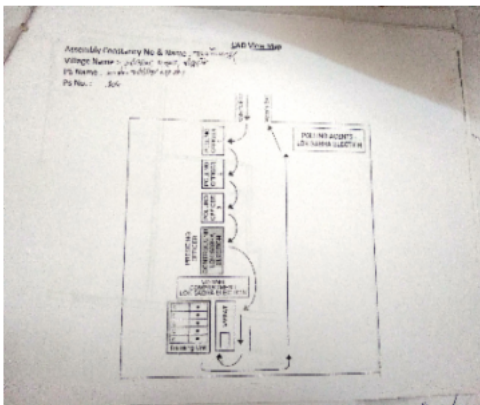

Nazri Naksha

Google Map View

Polling Station Building Front View

Polling Station Front View

Cad View

Key MAP View