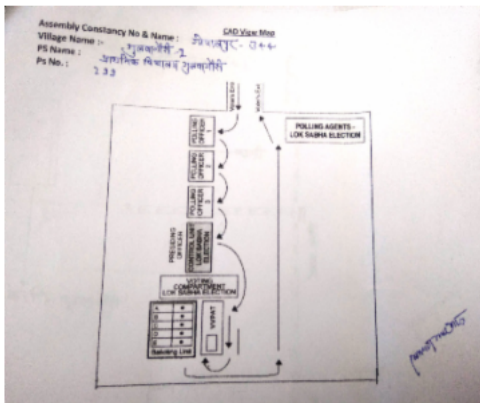

Nazri Naksha

Google Map View

Polling Station Building Front View

Polling Station Front View

Cad View

Key MAP View