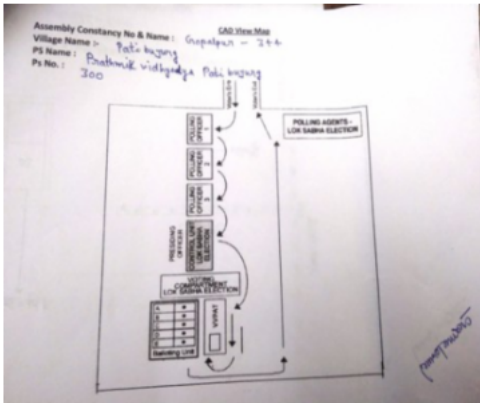

Polling Station Front View

Cad View