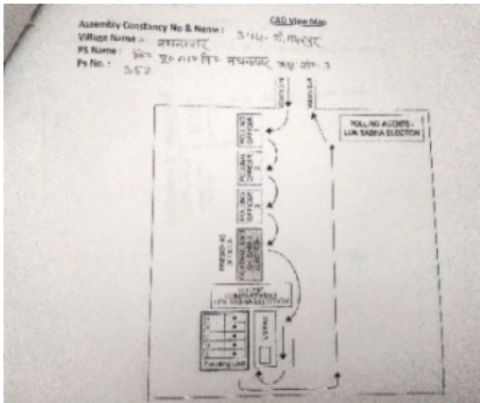

Nazri Naksha

Google Map View

Polling Station Building Front View

Polling Station Front View

Cad View

Key MAP View