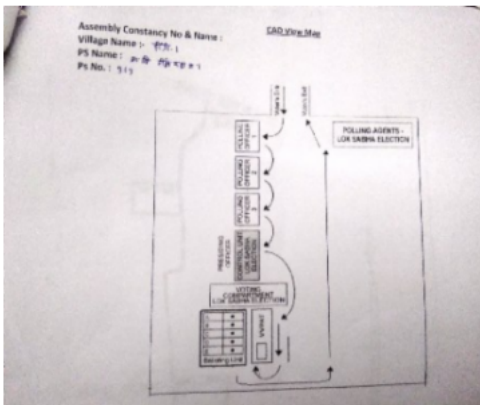

Nazri Naksha

Google Map View

Polling Station Building Front View

Polling Station Front View

Cad View

Key MAP View