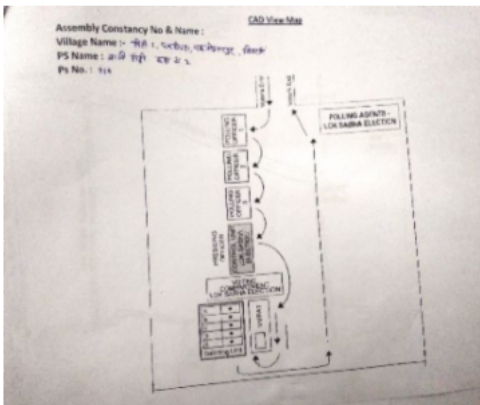

Nazri Naksha

Google Map View

Polling Station Building Front View

Polling Station Front View

Cad View

Key MAP View