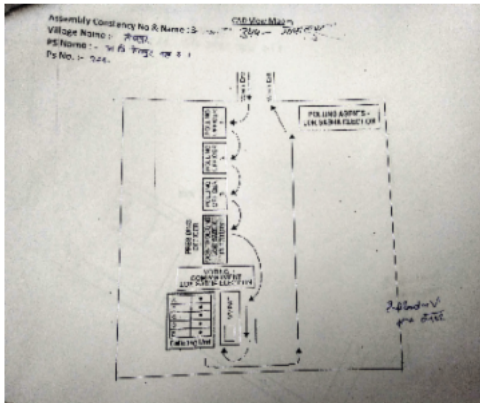

Nazri Naksha

Google Map View

Polling Station Building Front View

Polling Station Front View

Cad View

Key MAP View