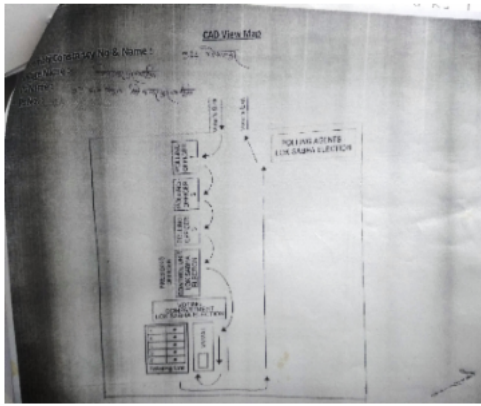

Nazri Naksha

Google Map View

Polling Station Building Front View

Polling Station Front View

Cad View

Key MAP View