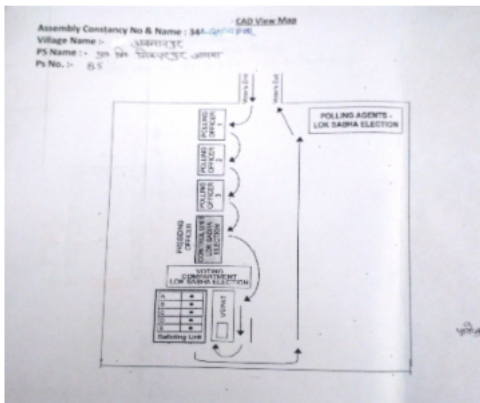

Nazri Naksha

Google Map View

Polling Station Building Front View

Polling Station Front View

Cad View

Key MAP View