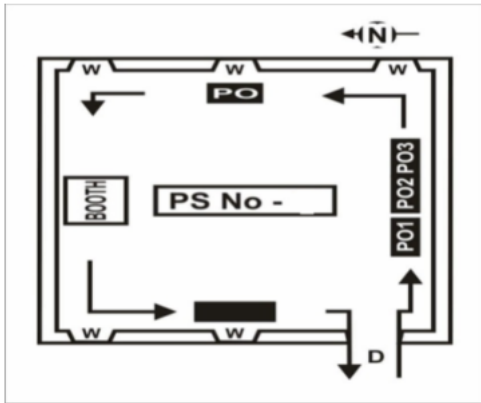

Nazri Naksha

Google Map View

Polling Station Building Front View

Latitude : 25.98030039°
Longitude : 83.15726531°
Altitude : 18.20691 meters
Date : 08/12/2021 03:39 pm
Note : Captured by Note cam

Polling Station Front View

Cad View

Key MAP View