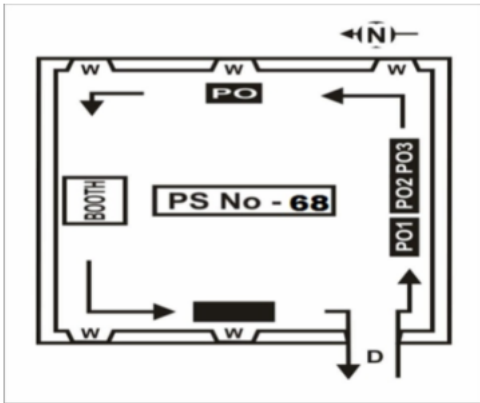

Nazri Naksha

Google Map View

Polling Station Building Front View

Polling Station Front View

Cad View

Key MAP View