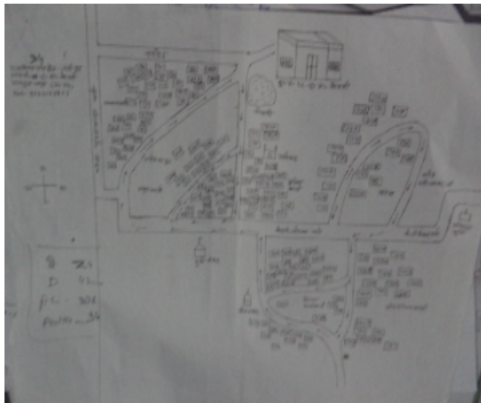

Nazri Naksha

Google Map View

Polling Station Building Front View

Polling Station Front View

Cad View

Key MAP View