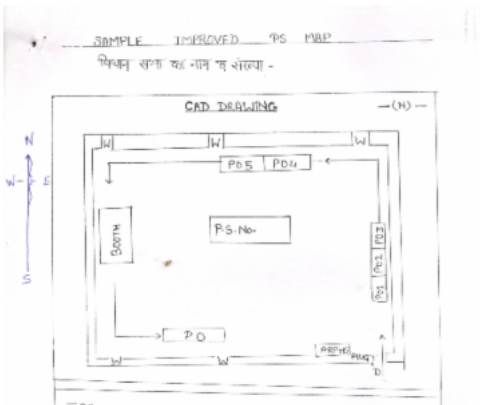

Nazri Naksha

Google Map View

Polling Station Building Front View

Polling Station Front View

Cad View

Key MAP View