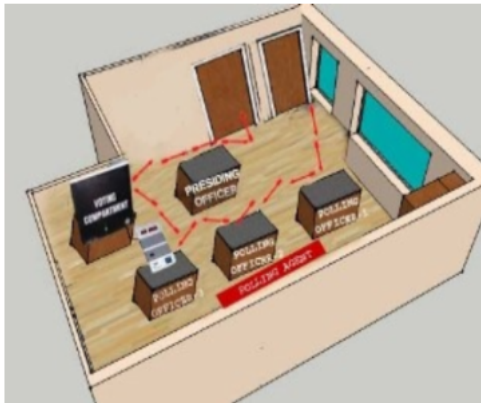

Polling Station Front View

Cad View