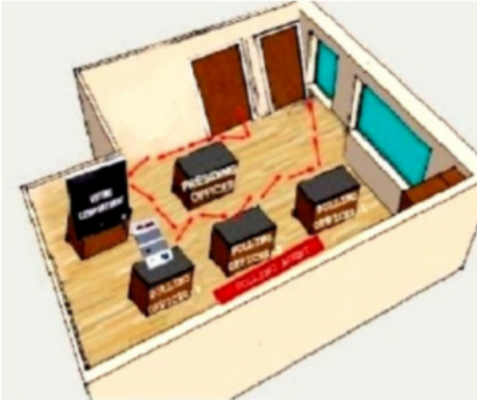

Nazri Naksha

Google Map View

Polling Station Building Front View

Polling Station Front View

Cad View

Key MAP View