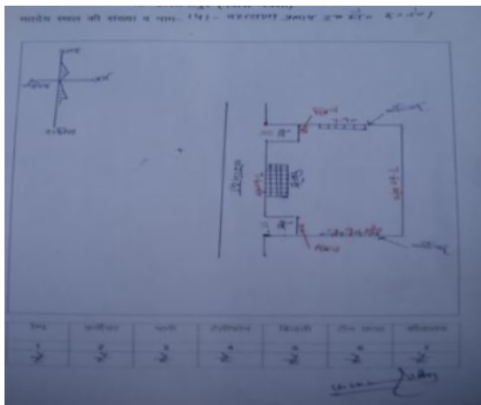

Nazri Naksha

Google Map View

Polling Station Building Front View

Polling Station Front View

Cad View

Key MAP View