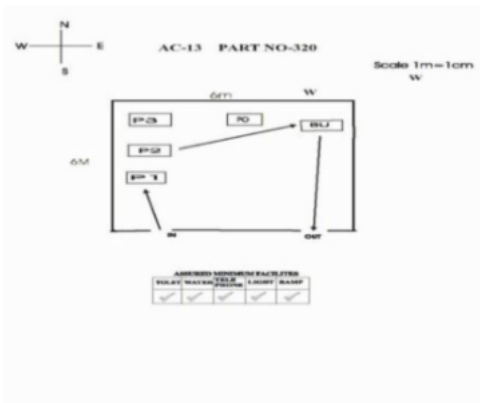

Nazri Naksha

Google Map View

Polling Station Building Front View

Polling Station Front View

Cad View

Key MAP View