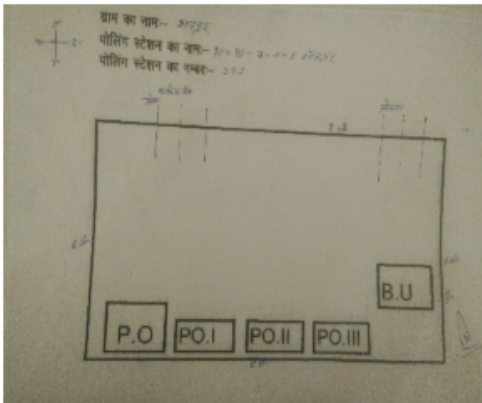

Nazri Naksha

Google Map View

Polling Station Building Front View

Polling Station Front View

Cad View

Key MAP View