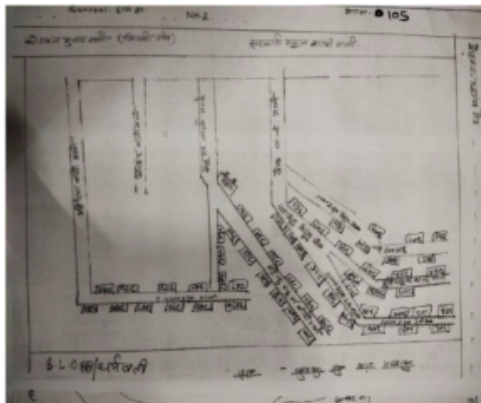

Nazri Naksha

Google Map View

Polling Station Building Front View

Polling Station Front View

Cad View

Key MAP View