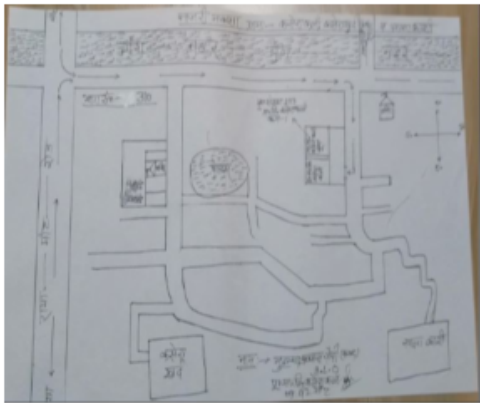

Nazri Naksha

Google Map View

Polling Station Building Front View

Polling Station Front View

Cad View

Key MAP View