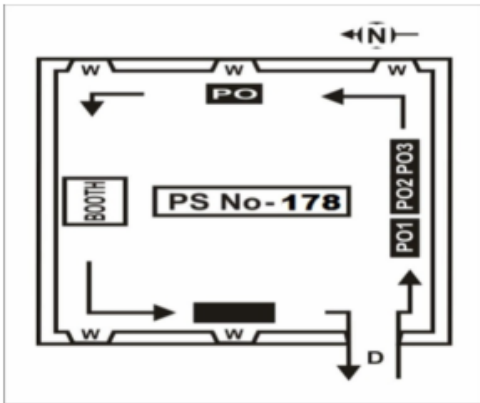

Nazri Naksha

Google Map View

Polling Station Building Front View

Polling Station Front View

Cad View

Key MAP View