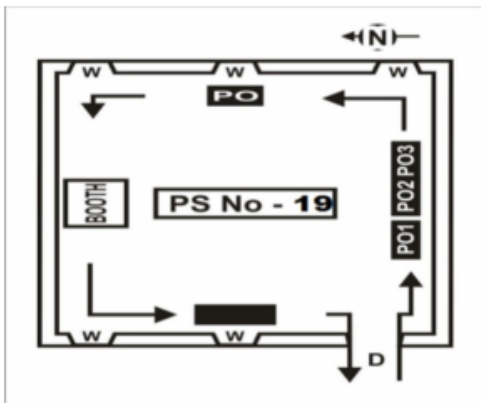

Nazri Naksha

Google Map View

Polling Station Building Front View

Polling Station Front View

Cad View

Key MAP View