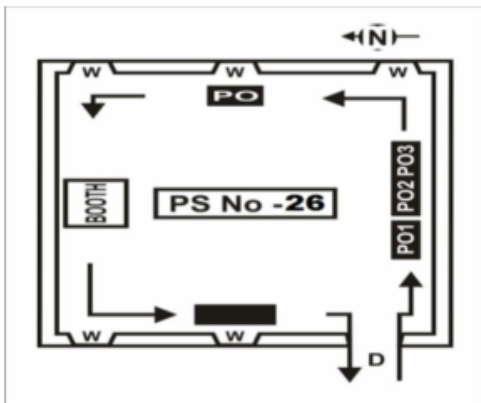

Nazri Naksha

Google Map View

Polling Station Building Front View

Polling Station Front View

Cad View

Key MAP View